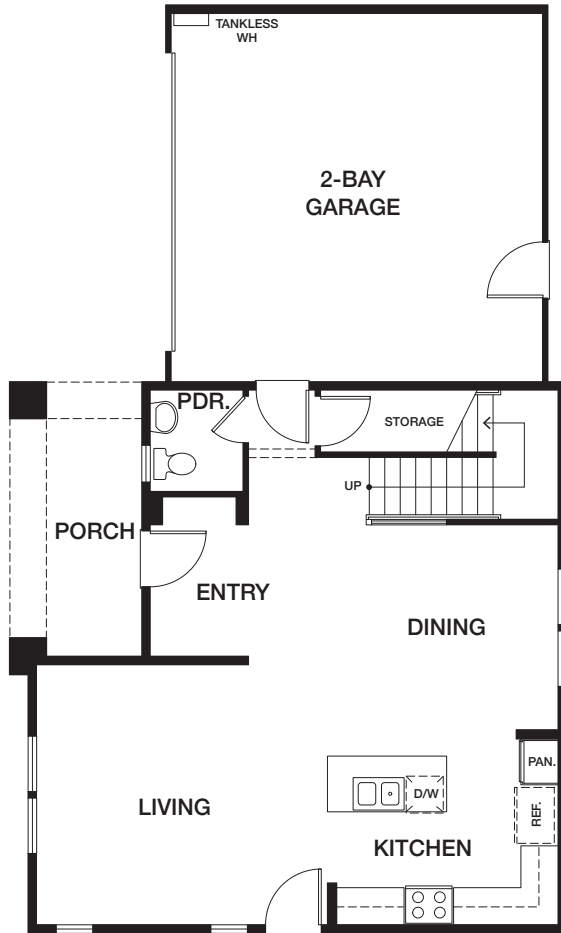

HOMESITE 6 | RESIDENCE 4DX

1156 EAST COVE PLACE, ENCINITAS CA 92024

APPROX 2,044 SQ FT | COLOR SCHEME 1

4 BEDROOMS | 2.5 BATHS

EAST COVE — COTTAGES —

FIRST FLOOR

SECOND FLOOR

{PRELIMINARY}

All renderings, floor plans and maps are artist's conception and are not intended to be an accurate representation of buildings, fencing, walks, driveways or landscaping and are not necessarily to scale. Many items vary considerably from unit to unit including, but not limited to, decks, porches, storage areas, windows, doors, cabinets and floor plan layout details. Specification and appointments of the model home and/or floor plans depicted may be unique and not necessarily replicated or available in all homes and are subject to change at any time without notice. See a sales representative for details. 06.08.22