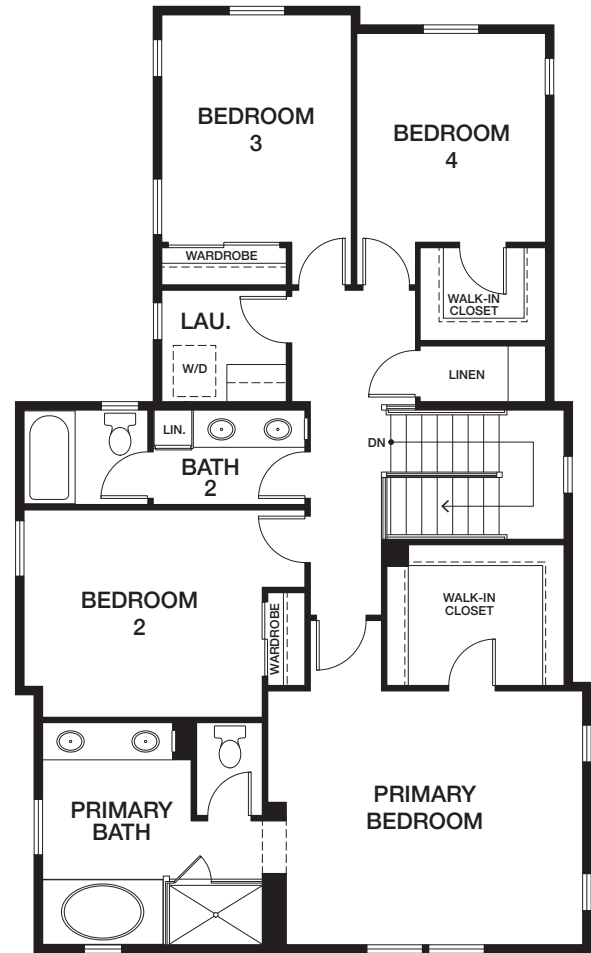

HOMESITE 6 | RESIDENCE 4DX

1156 EAST COVE PLACE, ENCINITAS CA 92024

APPROX 2,044 SQ FT | COLOR SCHEME 1

4 BEDROOMS | 2.5 BATHS

EAST COVE — COTTAGES —

FIRST FLOOR

SECOND FLOOR

{PRELIMINARY}

All renderings, floor plans and maps are artist's conception and are not intended to be an accurate representation of buildings, fencing, walks, driveways or landscaping and are not necessarily to scale. Many items vary considerably from unit to unit including, but not limited to, decks, porches, storage areas, windows, doors, cabinets and floor plan layout details. Specification and appointments of the model home and/or floor plans depicted may be unique and not necessarily replicated or available in all homes and are subject to change at any time without notice. See a sales representative for details. 06.08.22