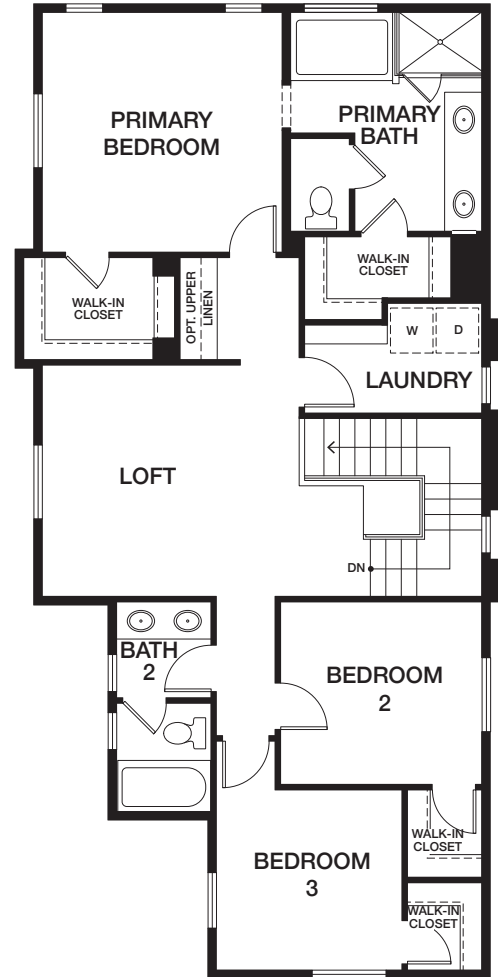

HOMESITE 11 | RESIDENCE 3BZR

1201 EAST COVE PLACE, ENCINITAS CA 92024

APPROX 1,900 SQ FT | COLOR SCHEME 3

4 BEDROOMS + LOFT | 3 BATHS

EAST COVE — COTTAGES —

FIRST FLOOR

SECOND FLOOR

{PRELIMINARY}

All renderings, floor plans and maps are artist's conception and are not intended to be an accurate representation of buildings, fencing, walks, driveways or landscaping and are not necessarily to scale. Many items vary considerably from unit to unit including, but not limited to, decks, porches, storage areas, windows, doors, cabinets and floor plan layout details. Specification and appointments of the model home and/or floor plans depicted may be unique and not necessarily replicated or available in all homes and are subject to change at any time without notice. See a sales representative for details. 06.08.22