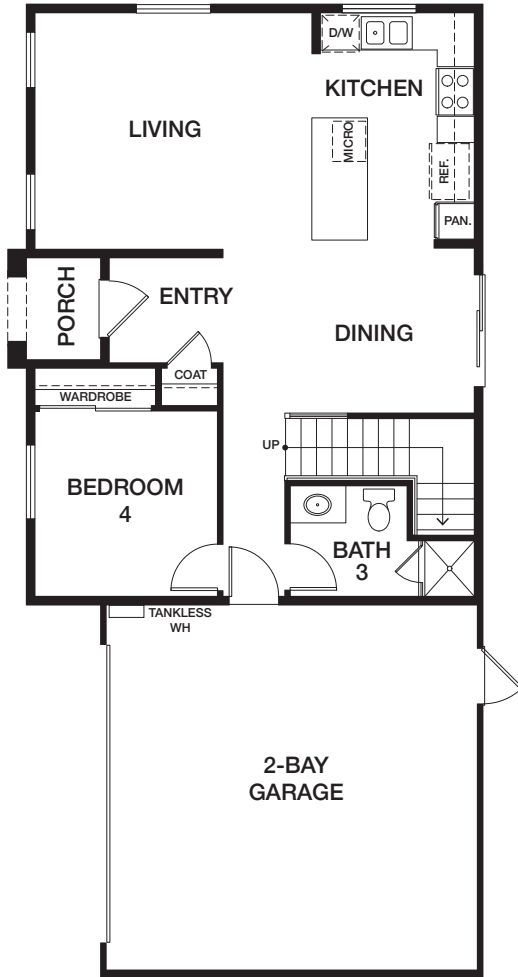

HOMESITE 11 | RESIDENCE 3BZR

1201 EAST COVE PLACE, ENCINITAS CA 92024

APPROX 1,900 SQ FT | COLOR SCHEME 3

4 BEDROOMS + LOFT | 3 BATHS

EAST COVE — COTTAGES —

FIRST FLOOR

SECOND FLOOR

{PRELIMINARY}

All renderings, floor plans and maps are artist's conception and are not intended to be an accurate representation of buildings, fencing, walks, driveways or landscaping and are not necessarily to scale. Many items vary considerably from unit to unit including, but not limited to, decks, porches, storage areas, windows, doors, cabinets and floor plan layout details. Specification and appointments of the model home and/or floor plans depicted may be unique and not necessarily replicated or available in all homes and are subject to change at any time without notice. See a sales representative for details. 06.08.22