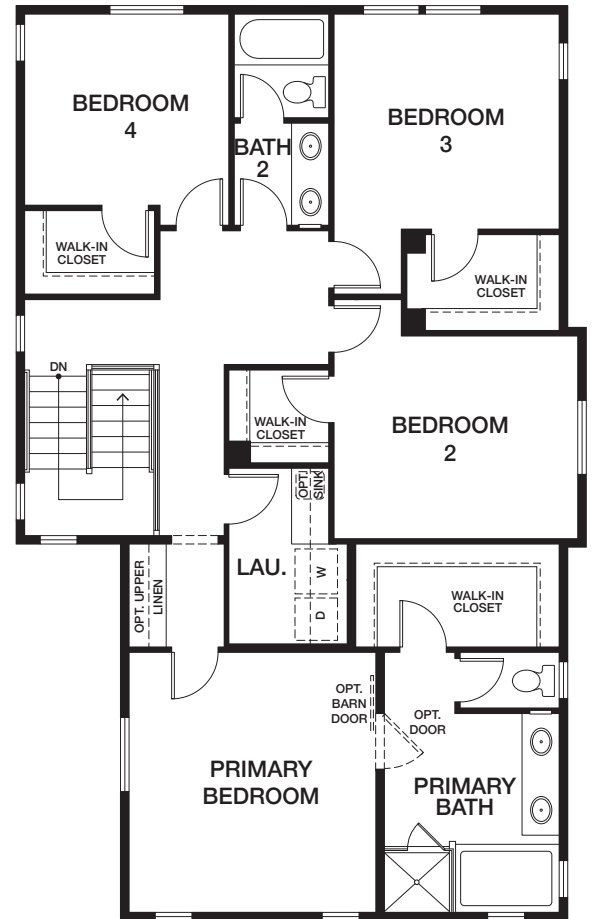

# HOMESITE 10 | RESIDENCE 5ZR

1142 EAST COVE PLACE, ENCINITAS CA 92024  
APPROX 2,054 SQ FT | COLOR SCHEME 4  
4 BEDROOMS | 2.5 BATHS

## EAST COVE — COTTAGES —

FIRST FLOOR

SECOND FLOOR

{PRELIMINARY}

All renderings, floor plans and maps are artist's conception and are not intended to be an accurate representation of buildings, fencing, walks, driveways or landscaping and are not necessarily to scale. Many items vary considerably from unit to unit including, but not limited to, decks, porches, storage areas, windows, doors, cabinets and floor plan layout details. Specification and appointments of the model home and/or floor plans depicted may be unique and not necessarily replicated or available in all homes and are subject to change at any time without notice. See a sales representative for details. 06.08.22