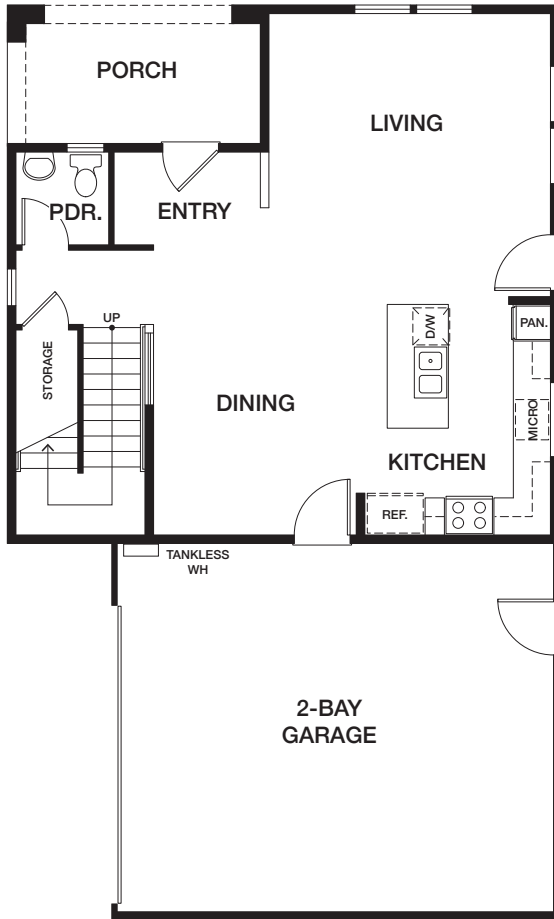

# HOMESITE 10 | RESIDENCE 5ZR

1142 EAST COVE PLACE, ENCINITAS CA 92024  
APPROX 2,054 SQ FT | COLOR SCHEME 4  
4 BEDROOMS | 2.5 BATHS

## EAST COVE — COTTAGES —

FIRST FLOOR

SECOND FLOOR

{PRELIMINARY}

All renderings, floor plans and maps are artist's conception and are not intended to be an accurate representation of buildings, fencing, walks, driveways or landscaping and are not necessarily to scale. Many items vary considerably from unit to unit including, but not limited to, decks, porches, storage areas, windows, doors, cabinets and floor plan layout details. Specification and appointments of the model home and/or floor plans depicted may be unique and not necessarily replicated or available in all homes and are subject to change at any time without notice. See a sales representative for details. 06.08.22