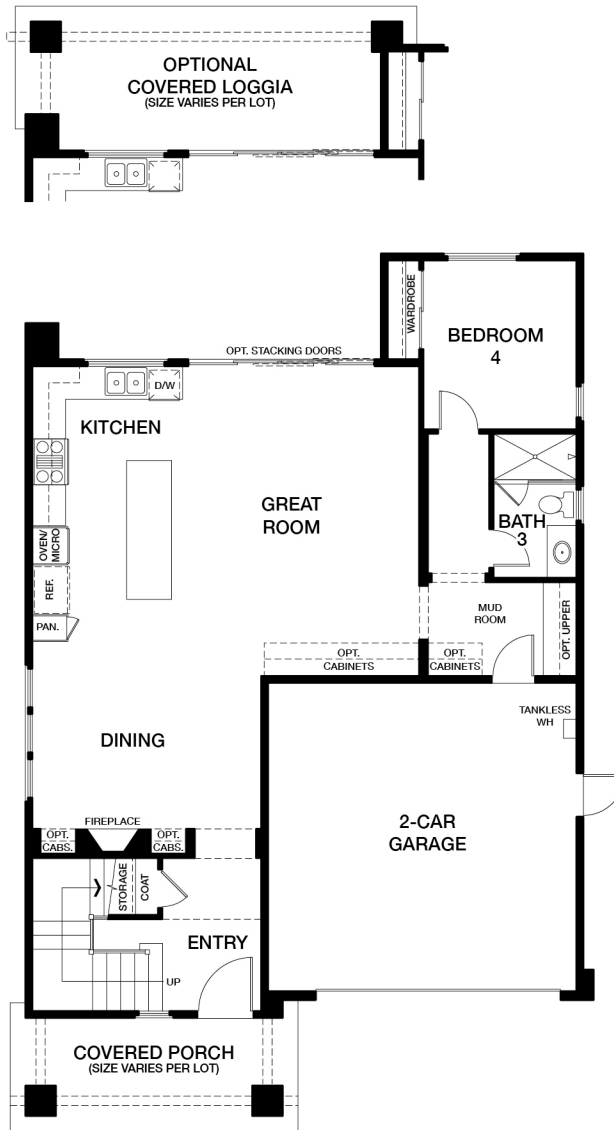

# PLAN 1

4 BEDROOM + BONUS | 3 BATH | APPROX. 2,653 SQ FT  
 OAKGROVEALTADENA.COM | 626.696.8830

Square footages are approximate only. All renderings, floor plans and maps are artist's conception and are not intended to be an accurate representation of buildings, fencing, walks, driveways or landscaping and are not necessarily to scale. Many items vary considerably from unit to unit including, but not limited to, decks, porches, storage areas, windows, doors, cabinets and floor plan layout details. Specification and appointments of the model home and/or floor plans depicted may be unique and not necessarily replicated or available in all homes and are subject to change at any time without notice. See a sales representative for details. 12.18.23

**Warmington**  
 RESIDENTIAL