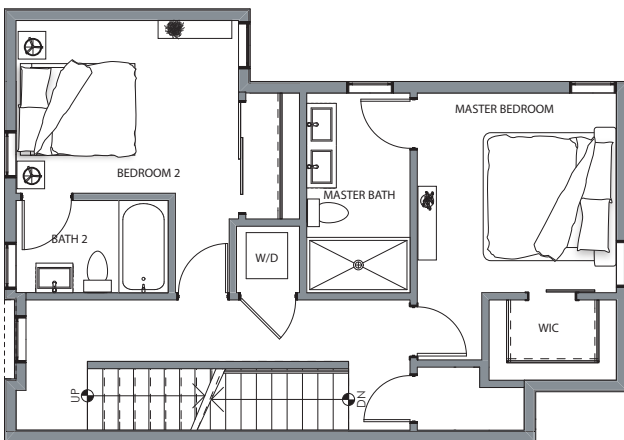

CUE NOHO

APPROX 1,786 SQ FT
ROOF DECK 207 SQ FT
3 BEDROOMS
3.5 BATHROOMS

PLAN C

First Floor

Second Floor

Third Floor

Roof Top