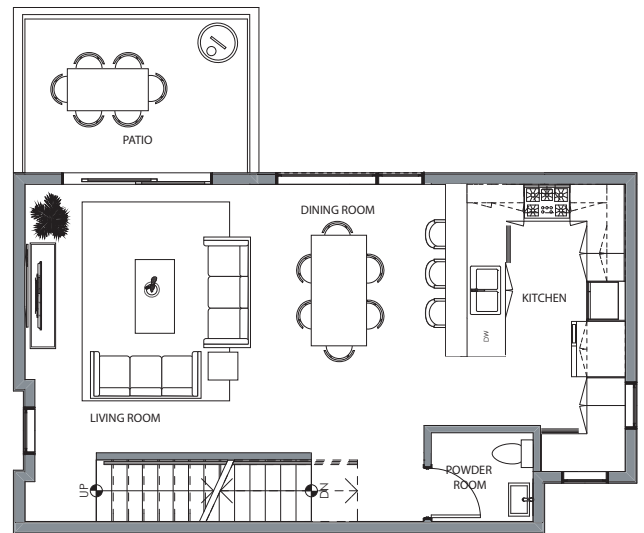

CUE NOHO

APPROX 1,786 SQ FT
ROOF DECK 207 SQ FT
3 BEDROOMS
3.5 BATHROOMS

PLAN C

First Floor

Second Floor

Third Floor

Roof Top