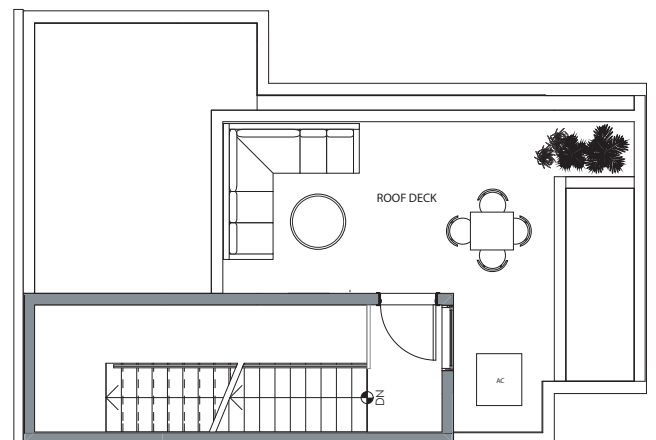

CUE NOHO

APPROX 1,786 SQ FT
ROOF DECK 207 SQ FT
3 BEDROOMS
3.5 BATHROOMS

PLAN C

First Floor

Second Floor

Third Floor

Roof Top