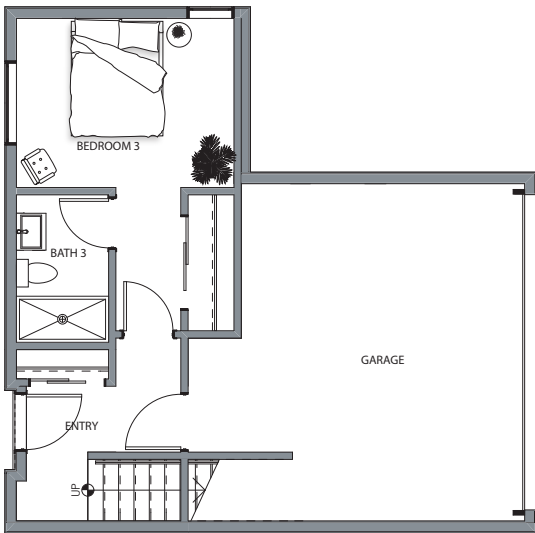

CUE NOHO

APPROX 1,786 SQ FT
ROOF DECK 207 SQ FT
3 BEDROOMS
3.5 BATHROOMS

PLAN C

First Floor

Second Floor

Third Floor

Roof Top