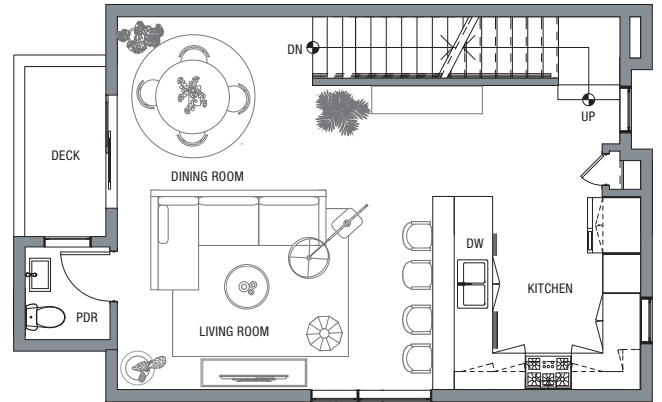

CUENOHO

APPROX 1,731 SQ FT

3 BEDROOMS

2 BATHROOMS

1 POWDER ROOM

PLAN A3R

First Floor

Second Floor

Third Floor

Roof Top