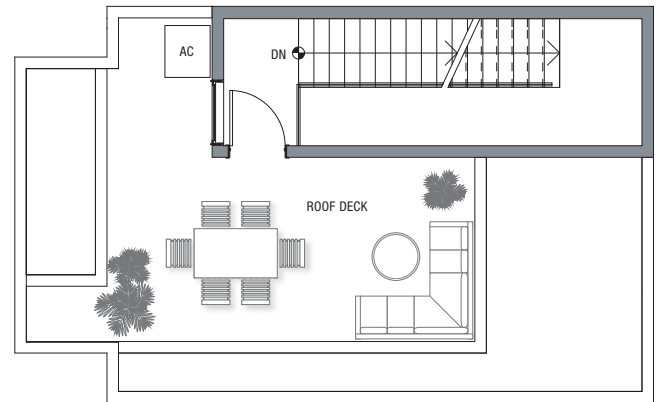

CUENOHO

APPROX 1,731 SQ FT

3 BEDROOMS

2 BATHROOMS

1 POWDER ROOM

PLAN A3R

First Floor

Second Floor

Third Floor

Roof Top