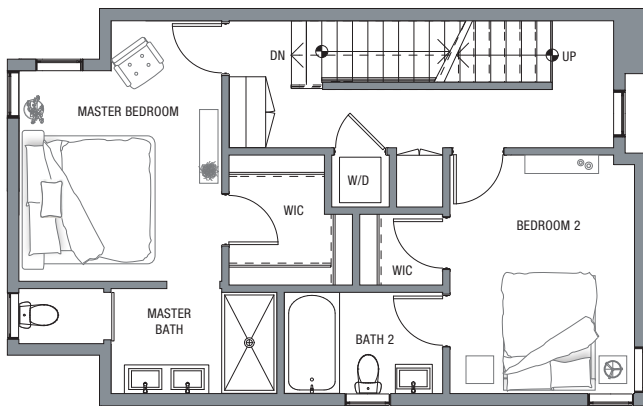

CUENOHO

APPROX 1,731 SQ FT

3 BEDROOMS

2 BATHROOMS

1 POWDER ROOM

PLAN A3R

First Floor

Second Floor

Third Floor

Roof Top