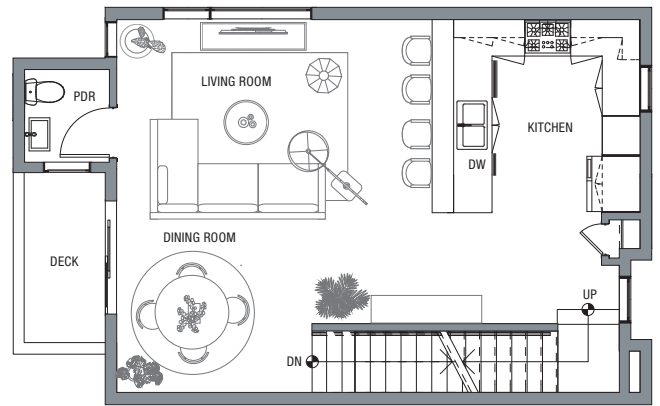

CUENOHO

APPROX 1,734 SQ FT

3 BEDROOMS

2 BATHROOMS

2 POWDER ROOMS

PLAN A2

First Floor

Second Floor

Third Floor

Roof Top