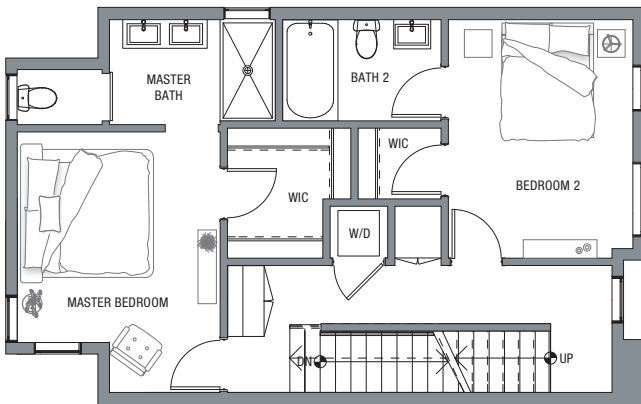

CUENOHO

APPROX 1,734 SQ FT

3 BEDROOMS

2 BATHROOMS

2 POWDER ROOMS

PLAN A2

First Floor

Second Floor

Third Floor

Roof Top