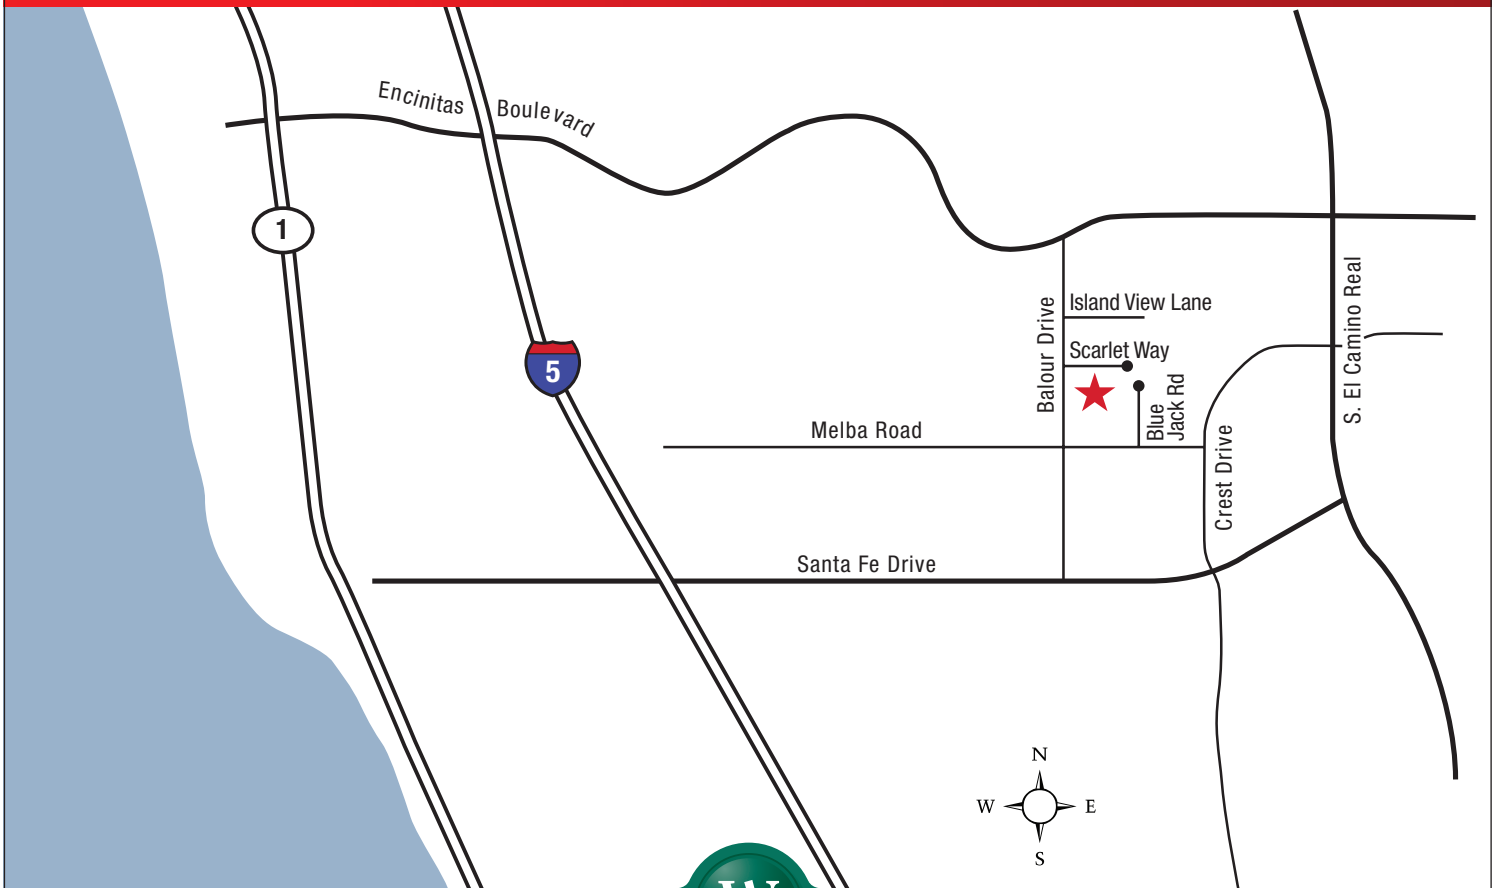

Coming Summer 2011 to Encinitas!

SEASIDE *Highlands*

Scarlet Way, Encinitas, CA 92024

Directions from Orange County:

- 5 South
- Left on Encinitas Blvd.
- Right on Balour Drive
- Left on Scarlet Way

Directions from San Diego:

- 5 North
- Right on Santa Fe Drive
- Left on Balour Drive
- Right on Scarlet Way

Please register your interest today at HomesByWarmington.com

WARMINGTON RESIDENTIAL
CALIFORNIA

HomesByWarmington.com

Warmington Residential California, Inc. DRE Lic# 01517182
Effective as of date of publication. 05.05.2011