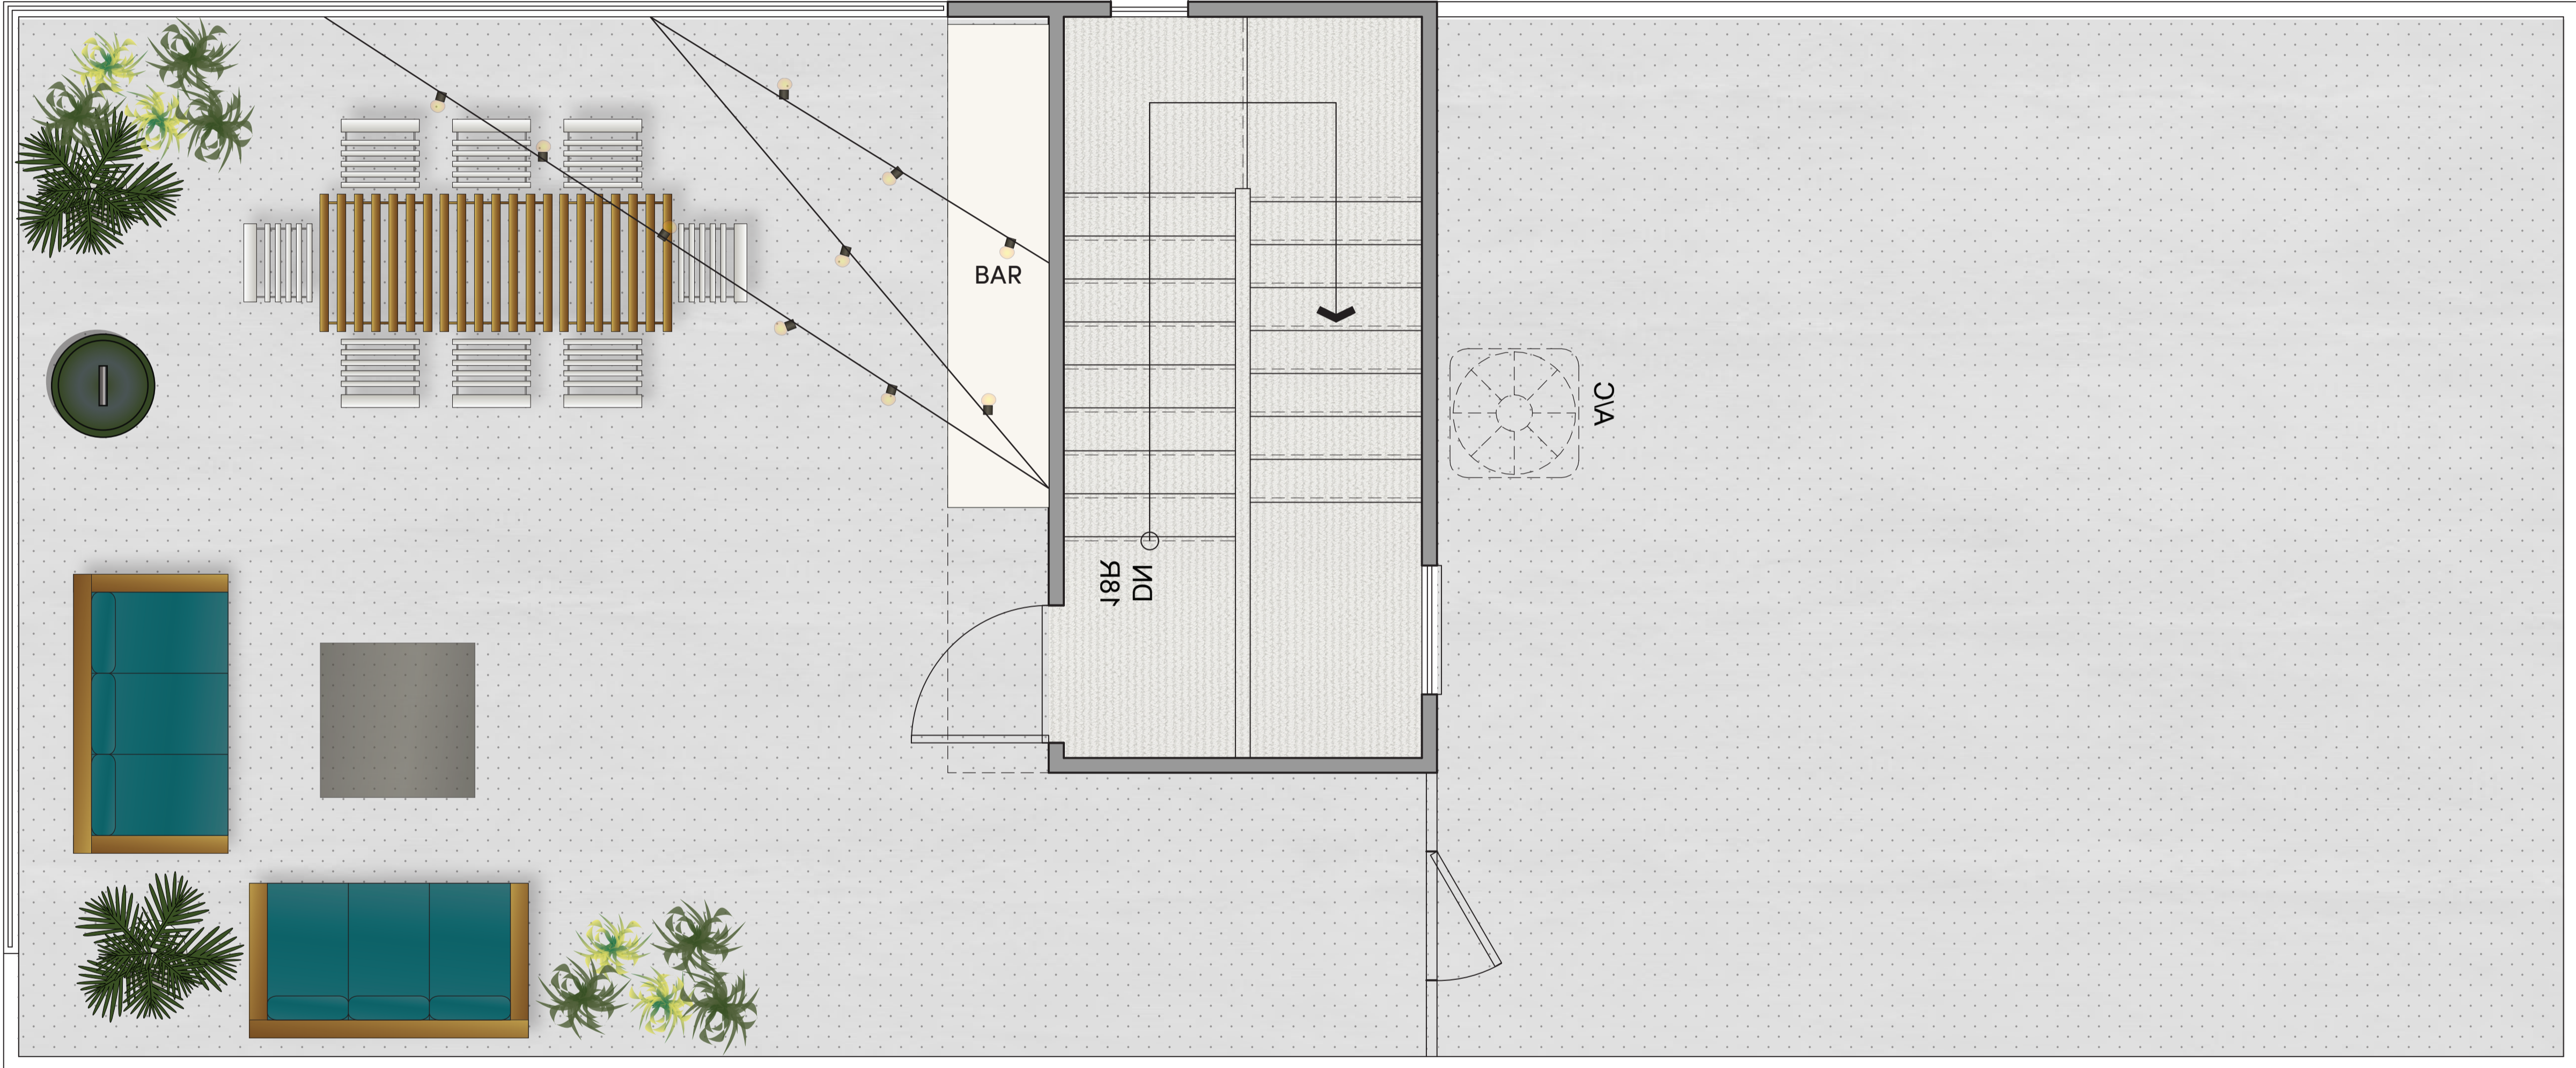

2 INTERIOR FURNITURE PLAN 2 - SECOND FLOOR  
SCALE 1/2" = 1'

4 INTERIOR FURNITURE PLAN 2 - FORTH FLOOR  
SCALE 1/2" = 1'